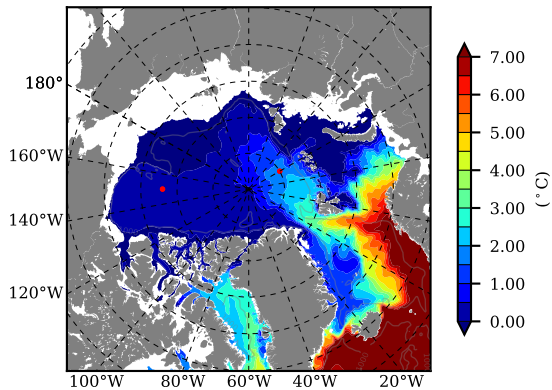

BCTGE28ERA5SC1BDY AW Max Temp over 2014

AW Max Temp from PHC 3.0

BCTGE28ERA5SC1BDY AW Max Temp depth

AW Max Temp depth from PHC 3.0