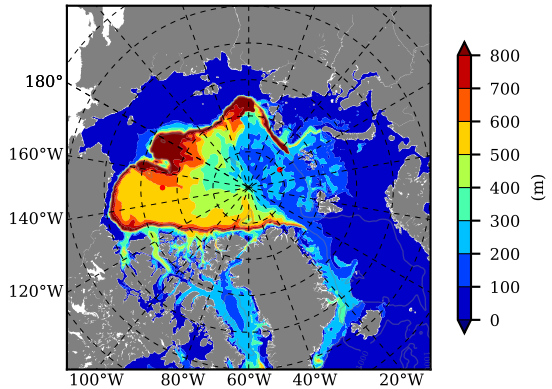

BCTGE28ERA5SC1BDY AW Max Temp over 2014

AW Max Temp from PHC 3.0

BCTGE28ERA5SC1BDY AW Max Temp depth

AW Max Temp depth from PHC 3.0