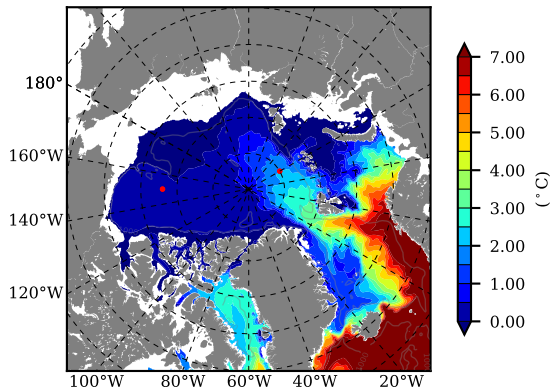

BCTGE28ERA5SC1BDY AW Max Temp over 2015

AW Max Temp from PHC 3.0

BCTGE28ERA5SC1BDY AW Max Temp depth

AW Max Temp depth from PHC 3.0