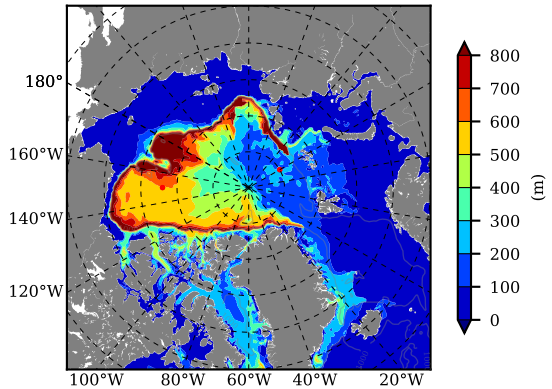

BCTGE28ERA5SC1BDY AW Max Temp over 2015

AW Max Temp from PHC 3.0

BCTGE28ERA5SC1BDY AW Max Temp depth

AW Max Temp depth from PHC 3.0