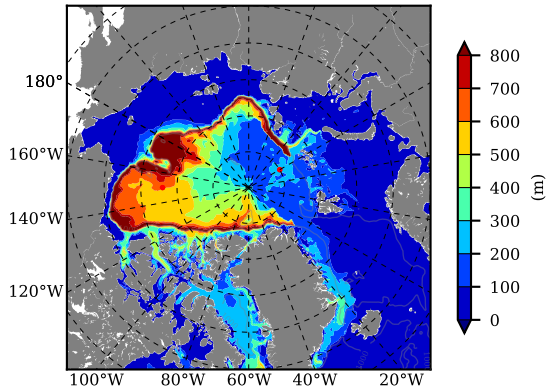

BCTGE28ERA5SC1BDY AW Max Temp over 2016

AW Max Temp from PHC 3.0

BCTGE28ERA5SC1BDY AW Max Temp depth

AW Max Temp depth from PHC 3.0