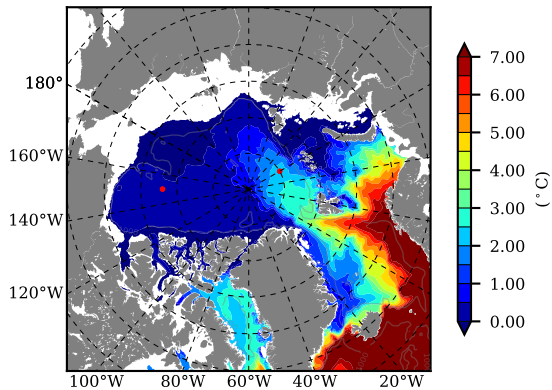

BCTGE28ERA5SC1BDY AW Max Temp over 2016

AW Max Temp from PHC 3.0

BCTGE28ERA5SC1BDY AW Max Temp depth

AW Max Temp depth from PHC 3.0