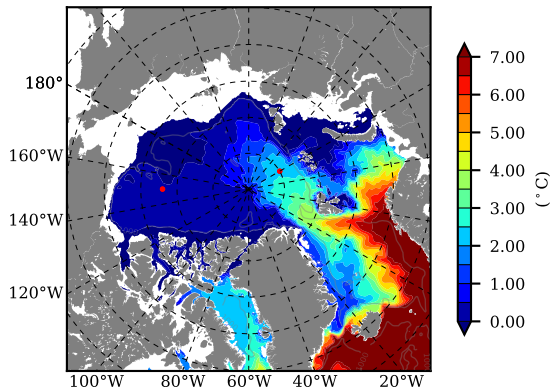

BCTGE28ERA5SC1BDY AW Max Temp over
2017

AW Max Temp from
PHC 3.0

BCTGE28ERA5SC1BDY AW Max Temp depth

AW Max Temp depth from
PHC 3.0