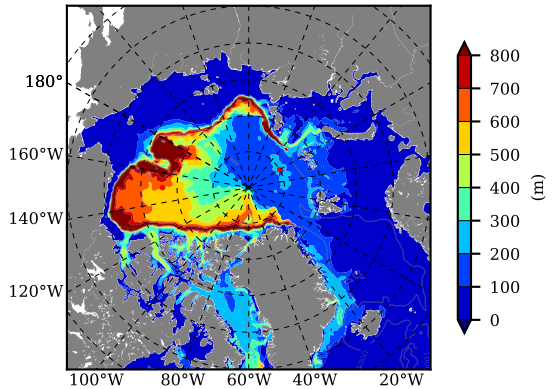

BCTGE28ERA5SC1BDY AW Max Temp over
2017

AW Max Temp from
PHC 3.0

BCTGE28ERA5SC1BDY AW Max Temp depth

AW Max Temp depth from
PHC 3.0