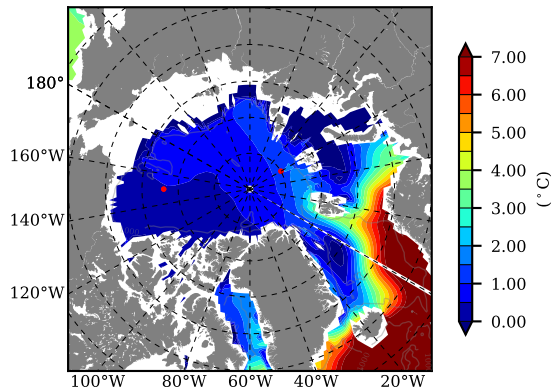

BCTGE28ERA5SC1BDY AW Max Temp over 2018

AW Max Temp from PHC 3.0

BCTGE28ERA5SC1BDY AW Max Temp depth

AW Max Temp depth from PHC 3.0