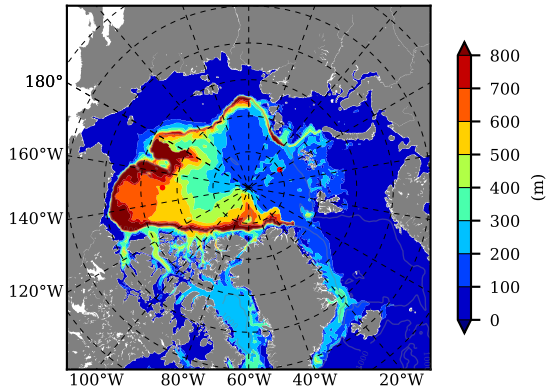

BCTGE28ERA5SC1BDY AW Max Temp over 2018

AW Max Temp from PHC 3.0

BCTGE28ERA5SC1BDY AW Max Temp depth

AW Max Temp depth from PHC 3.0