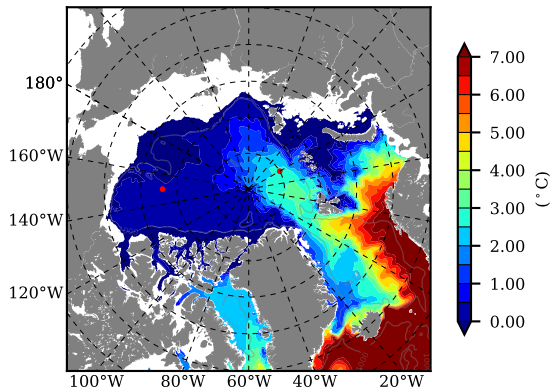

BCTGE28ERA5SC1BDY AW Max Temp over 2018

AW Max Temp from PHC 3.0

BCTGE28ERA5SC1BDY AW Max Temp depth

AW Max Temp depth from PHC 3.0