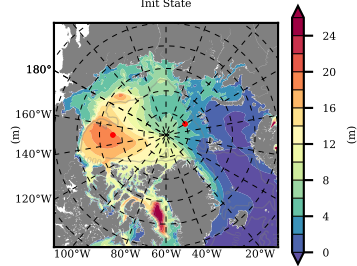

BCTGE28ERA5SC1BDY mean FWC (m) over 1979

Mean FWC (m) from BG Obs Sys. (Proshutinsky et al. GRL2018) over year 2003-2017

Mean FWC (m) from Init State

BCTGE28ERA5SC1BDY mean SSH anomaly

Mean DOT from Armitage et al. 2017 2003-2014