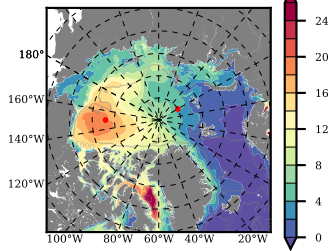

BCTGE28ERA5SC1BDY mean FWC (m) over 1979

Mean FWC (m) from BG Obs Sys. (Proshutinsky et al. GRL2018) over year 2003-2017

Mean FWC (m) from Init State

BCTGE28ERA5SC1BDY mean SSH anomaly

Mean DOT from Armitage et al. 2017 2003-2014