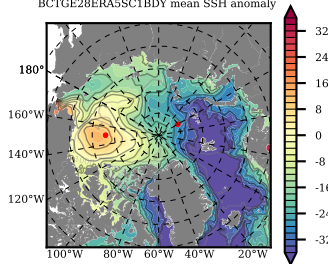

BCTGE28ERA5SC1BDY mean FWC (m) over 1979

Mean FWC (m) from BG Obs Sys. (Proshutinsky et al. GRL2018) over year 2003-2017

Mean FWC (m) from Init State

BCTGE28ERA5SC1BDY mean SSH anomaly

Mean DOT from Armitage et al. 2017 2003-2014