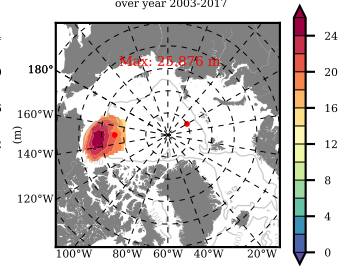

BCTGE28ERA5SC1BDY mean FWC (m) over 1979

Mean FWC (m) from BG Obs Sys. (Proshutinsky et al. GRL2018) over year 2003-2017

Mean FWC (m) from Init State

BCTGE28ERA5SC1BDY mean SSH anomaly

Mean DOT from Armitage et al. 2017 2003-2014