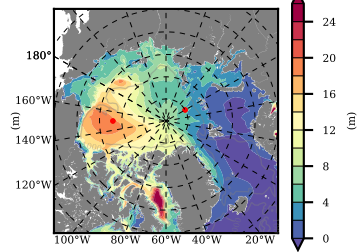

BCTGE28ERA5SC1BDY mean FWC (m) over 1980

Mean FWC (m) from BG Obs Sys. (Proshutinsky et al. GRL2018) over year 2003-2017

Mean FWC (m) from Init State

BCTGE28ERA5SC1BDY mean SSH anomaly

Mean DOT from Armitage et al. 2017 2003-2014