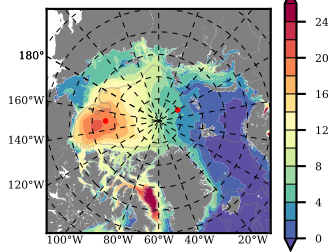

BCTGE28ERA5SC1BDY mean FWC (m) over 1980

Mean FWC (m) from BG Obs Sys. (Proshutinsky et al. GRL2018) over year 2003-2017

Mean FWC (m) from Init State

BCTGE28ERA5SC1BDY mean SSH anomaly

Mean DOT from Armitage et al. 2017 2003-2014