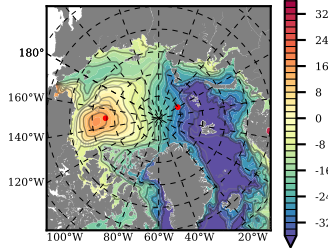

BCTGE28ERA5SC1BDY mean FWC (m) over 1980

Mean FWC (m) from BG Obs Sys. (Proshutinsky et al. GRL2018) over year 2003-2017

Mean FWC (m) from Init State

BCTGE28ERA5SC1BDY mean SSH anomaly

Mean DOT from Armitage et al. 2017 2003-2014