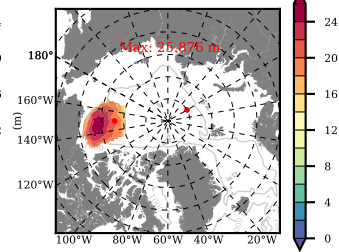

BCTGE28ERA5SC1BDY mean FWC (m) over 1980

Mean FWC (m) from BG Obs Sys. (Proshutinsky et al. GRL2018) over year 2003-2017

Mean FWC (m) from Init State

BCTGE28ERA5SC1BDY mean SSH anomaly

Mean DOT from Armitage et al. 2017 2003-2014