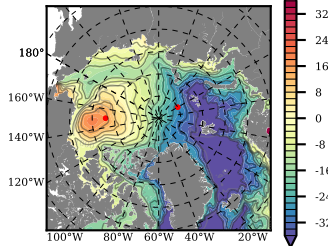

BCTGE28ERA5SC1BDY mean FWC (m) over 1981

Mean FWC (m) from BG Obs Sys. (Proshutinsky et al. GRL2018) over year 2003-2017

Mean FWC (m) from Init State

BCTGE28ERA5SC1BDY mean SSH anomaly

Mean DOT from Armitage et al. 2017 2003-2014