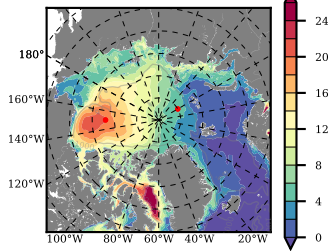

BCTGE28ERA5SC1BDY mean FWC (m) over 1981

Mean FWC (m) from BG Obs Sys. (Proshutinsky et al. GRL2018) over year 2003-2017

Mean FWC (m) from Init State

BCTGE28ERA5SC1BDY mean SSH anomaly

Mean DOT from Armitage et al. 2017 2003-2014