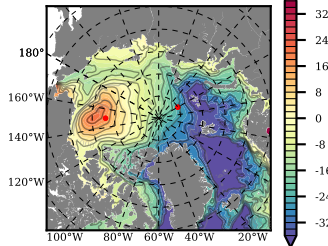

BCTGE28ERA5SC1BDY mean FWC (m) over 1982

Mean FWC (m) from BG Obs Sys. (Proshutinsky et al. GRL2018) over year 2003-2017

Mean FWC (m) from Init State

BCTGE28ERA5SC1BDY mean SSH anomaly

Mean DOT from Armitage et al. 2017 2003-2014