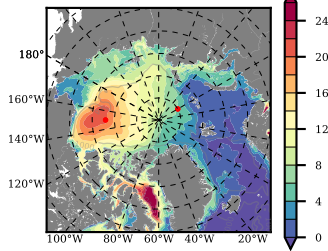

BCTGE28ERA5SC1BDY mean FWC (m) over 1982

Mean FWC (m) from BG Obs Sys. (Proshutinsky et al. GRL2018) over year 2003-2017

Mean FWC (m) from Init State

BCTGE28ERA5SC1BDY mean SSH anomaly

Mean DOT from Armitage et al. 2017 2003-2014