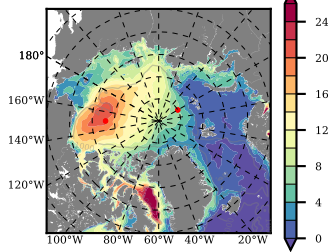

BCTGE28ERA5SC1BDY mean FWC (m) over 1983

Mean FWC (m) from BG Obs Sys. (Proshutinsky et al. GRL2018) over year 2003-2017

Mean FWC (m) from Init State

BCTGE28ERA5SC1BDY mean SSH anomaly

Mean DOT from Armitage et al. 2017 2003-2014