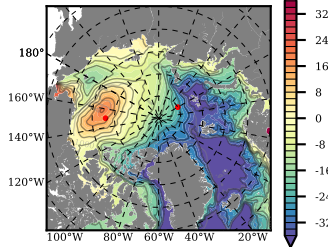

BCTGE28ERA5SC1BDY mean FWC (m) over 1983

Mean FWC (m) from BG Obs Sys. (Proshutinsky et al. GRL2018) over year 2003-2017

Mean FWC (m) from Init State

BCTGE28ERA5SC1BDY mean SSH anomaly

Mean DOT from Armitage et al. 2017 2003-2014