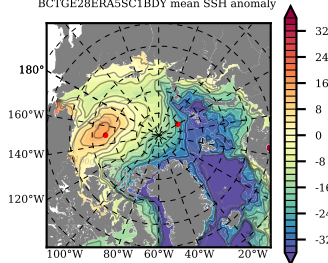

BCTGE28ERA5SC1BDY mean FWC (m) over 1984

Mean FWC (m) from BG Obs Sys. (Proshutinsky et al. GRL2018) over year 2003-2017

Mean FWC (m) from Init State

BCTGE28ERA5SC1BDY mean SSH anomaly

Mean DOT from Armitage et al. 2017 2003-2014