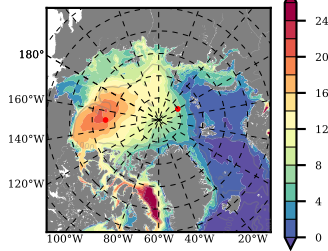

BCTGE28ERA5SC1BDY mean FWC (m) over 1984

Mean FWC (m) from BG Obs Sys. (Proshutinsky et al. GRL2018) over year 2003-2017

Mean FWC (m) from Init State

BCTGE28ERA5SC1BDY mean SSH anomaly

Mean DOT from Armitage et al. 2017 2003-2014