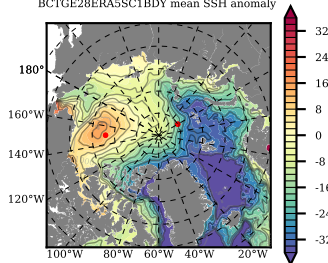

BCTGE28ERA5SC1BDY mean FWC (m) over 1985

Mean FWC (m) from BG Obs Sys. (Proshutinsky et al. GRL2018) over year 2003-2017

Mean FWC (m) from Init State

BCTGE28ERA5SC1BDY mean SSH anomaly

Mean DOT from Armitage et al. 2017 2003-2014