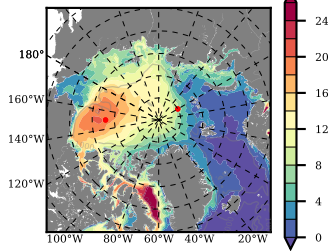

BCTGE28ERA5SC1BDY mean FWC (m) over 1985

Mean FWC (m) from BG Obs Sys. (Proshutinsky et al. GRL2018) over year 2003-2017

Mean FWC (m) from Init State

BCTGE28ERA5SC1BDY mean SSH anomaly

Mean DOT from Armitage et al. 2017 2003-2014