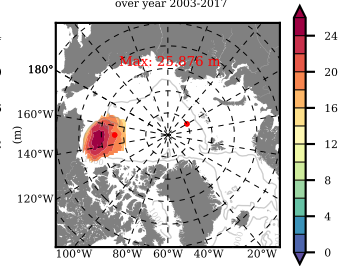

BCTGE28ERA5SC1BDY mean FWC (m) over 1985

Mean FWC (m) from BG Obs Sys. (Proshutinsky et al. GRL2018) over year 2003-2017

Mean FWC (m) from Init State

BCTGE28ERA5SC1BDY mean SSH anomaly

Mean DOT from Armitage et al. 2017 2003-2014