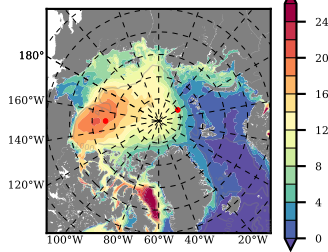

BCTGE28ERA5SC1BDY mean FWC (m) over 1986

Mean FWC (m) from BG Obs Sys. (Proshutinsky et al. GRL2018) over year 2003-2017

Mean FWC (m) from Init State

BCTGE28ERA5SC1BDY mean SSH anomaly

Mean DOT from Armitage et al. 2017 2003-2014