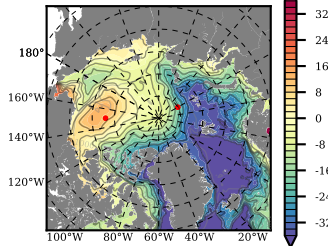

BCTGE28ERA5SC1BDY mean FWC (m) over 1986

Mean FWC (m) from BG Obs Sys. (Proshutinsky et al. GRL2018) over year 2003-2017

Mean FWC (m) from Init State

BCTGE28ERA5SC1BDY mean SSH anomaly

Mean DOT from Armitage et al. 2017 2003-2014