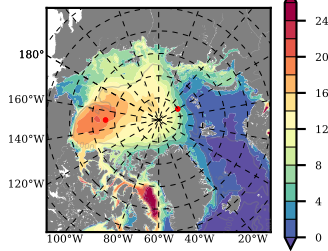

BCTGE28ERA5SC1BDY mean FWC (m) over 1987

Mean FWC (m) from BG Obs Sys. (Proshutinsky et al. GRL2018) over year 2003-2017

Mean FWC (m) from Init State

BCTGE28ERA5SC1BDY mean SSH anomaly

Mean DOT from Armitage et al. 2017 2003-2014