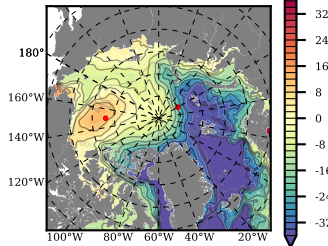

BCTGE28ERA5SC1BDY mean FWC (m) over 1987

Mean FWC (m) from BG Obs Sys. (Proshutinsky et al. GRL2018) over year 2003-2017

Mean FWC (m) from Init State

BCTGE28ERA5SC1BDY mean SSH anomaly

Mean DOT from Armitage et al. 2017 2003-2014