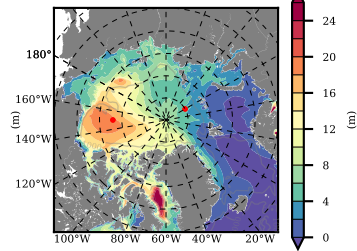

BCTGE28ERA5SC1BDY mean FWC (m) over 1988

Mean FWC (m) from BG Obs Sys. (Proshutinsky et al. GRL2018) over year 2003-2017

Mean FWC (m) from Init State

BCTGE28ERA5SC1BDY mean SSH anomaly

Mean DOT from Armitage et al. 2017 2003-2014