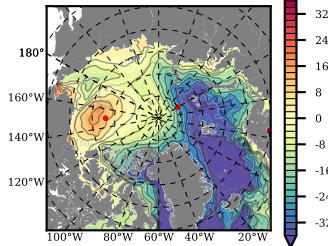

BCTGE28ERA5SC1BDY mean FWC (m) over 1988

Mean FWC (m) from BG Obs Sys. (Proshutinsky et al. GRL2018) over year 2003-2017

Mean FWC (m) from Init State

BCTGE28ERA5SC1BDY mean SSH anomaly

Mean DOT from Armitage et al. 2017 2003-2014