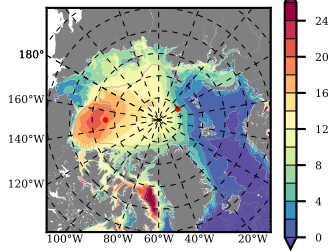

BCTGE28ERA5SC1BDY mean FWC (m) over 1988

Mean FWC (m) from BG Obs Sys. (Proshutinsky et al. GRL2018) over year 2003-2017

Mean FWC (m) from Init State

BCTGE28ERA5SC1BDY mean SSH anomaly

Mean DOT from Armitage et al. 2017 2003-2014