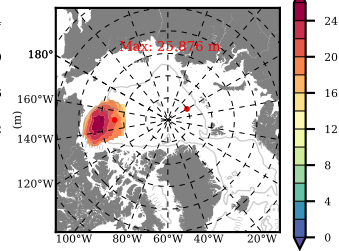

BCTGE28ERA5SC1BDY mean FWC (m) over 1988

Mean FWC (m) from BG Obs Sys. (Proshutinsky et al. GRL2018) over year 2003-2017

Mean FWC (m) from Init State

BCTGE28ERA5SC1BDY mean SSH anomaly

Mean DOT from Armitage et al. 2017 2003-2014