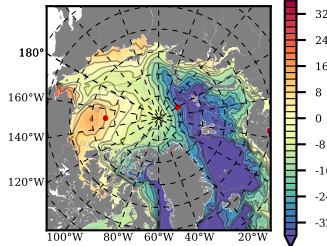

BCTGE28ERA5SC1BDY mean FWC (m) over 1989

Mean FWC (m) from BG Obs Sys. (Proshutinsky et al. GRL2018) over year 2003-2017

Mean FWC (m) from Init State

BCTGE28ERA5SC1BDY mean SSH anomaly

Mean DOT from Armitage et al. 2017 2003-2014