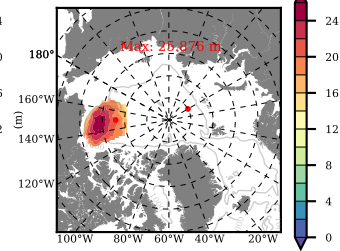

BCTGE28ERA5SC1BDY mean FWC (m) over 1989

Mean FWC (m) from BG Obs Sys. (Proshutinsky et al. GRL2018) over year 2003-2017

Mean FWC (m) from Init State

BCTGE28ERA5SC1BDY mean SSH anomaly

Mean DOT from Armitage et al. 2017 2003-2014