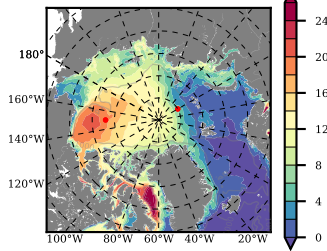

BCTGE28ERA5SC1BDY mean FWC (m) over 1989

Mean FWC (m) from BG Obs Sys. (Proshutinsky et al. GRL2018) over year 2003-2017

Mean FWC (m) from Init State

BCTGE28ERA5SC1BDY mean SSH anomaly

Mean DOT from Armitage et al. 2017 2003-2014