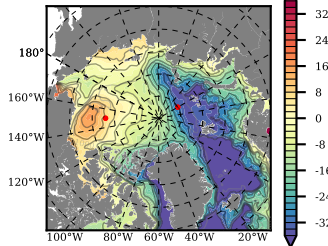

BCTGE28ERA5SC1BDY mean FWC (m) over 1990

Mean FWC (m) from BG Obs Sys. (Proshutinsky et al. GRL2018) over year 2003-2017

Mean FWC (m) from Init State

BCTGE28ERA5SC1BDY mean SSH anomaly

Mean DOT from Armitage et al. 2017 2003-2014