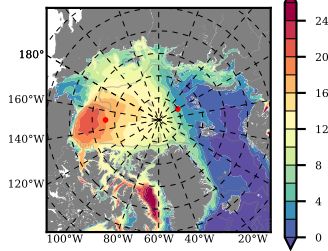

BCTGE28ERA5SC1BDY mean FWC (m) over 1990

Mean FWC (m) from BG Obs Sys. (Proshutinsky et al. GRL2018) over year 2003-2017

Mean FWC (m) from Init State

BCTGE28ERA5SC1BDY mean SSH anomaly

Mean DOT from Armitage et al. 2017 2003-2014