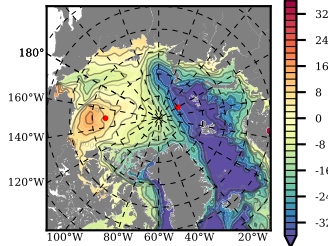

BCTGE28ERA5SC1BDY mean FWC (m) over 1991

Mean FWC (m) from BG Obs Sys. (Proshutinsky et al. GRL2018) over year 2003-2017

Mean FWC (m) from Init State

BCTGE28ERA5SC1BDY mean SSH anomaly

Mean DOT from Armitage et al. 2017 2003-2014