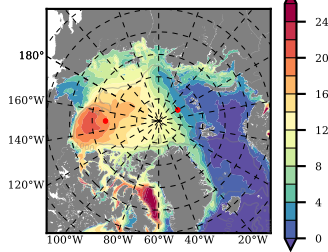

BCTGE28ERA5SC1BDY mean FWC (m) over 1991

Mean FWC (m) from BG Obs Sys. (Proshutinsky et al. GRL2018) over year 2003-2017

Mean FWC (m) from Init State

BCTGE28ERA5SC1BDY mean SSH anomaly

Mean DOT from Armitage et al. 2017 2003-2014