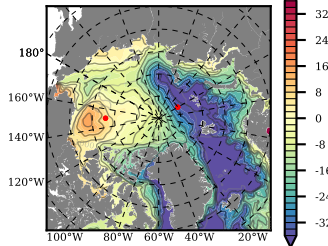

BCTGE28ERA5SC1BDY mean FWC (m) over 1992

Mean FWC (m) from BG Obs Sys. (Proshutinsky et al. GRL2018) over year 2003-2017

Mean FWC (m) from Init State

BCTGE28ERA5SC1BDY mean SSH anomaly

Mean DOT from Armitage et al. 2017 2003-2014