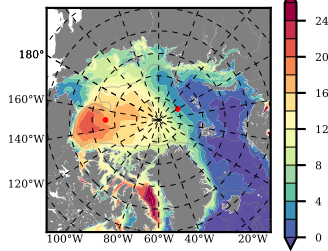

BCTGE28ERA5SC1BDY mean FWC (m) over 1992

Mean FWC (m) from BG Obs Sys. (Proshutinsky et al. GRL2018) over year 2003-2017

Mean FWC (m) from Init State

BCTGE28ERA5SC1BDY mean SSH anomaly

Mean DOT from Armitage et al. 2017 2003-2014