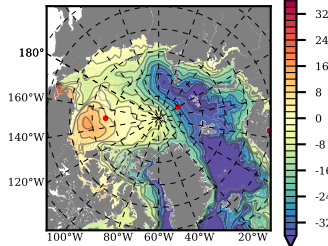

BCTGE28ERA5SC1BDY mean FWC (m) over 1993

Mean FWC (m) from BG Obs Sys. (Proshutinsky et al. GRL2018) over year 2003-2017

Mean FWC (m) from Init State

BCTGE28ERA5SC1BDY mean SSH anomaly

Mean DOT from Armitage et al. 2017 2003-2014