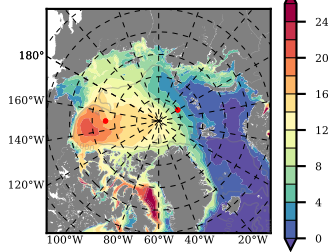

BCTGE28ERA5SC1BDY mean FWC (m) over 1993

Mean FWC (m) from BG Obs Sys. (Proshutinsky et al. GRL2018) over year 2003-2017

Mean FWC (m) from Init State

BCTGE28ERA5SC1BDY mean SSH anomaly

Mean DOT from Armitage et al. 2017 2003-2014