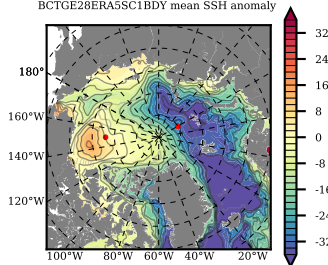

BCTGE28ERA5SC1BDY mean FWC (m) over 1994

Mean FWC (m) from BG Obs Sys. (Proshutinsky et al. GRL2018) over year 2003-2017

Mean FWC (m) from Init State

BCTGE28ERA5SC1BDY mean SSH anomaly

Mean DOT from Armitage et al. 2017 2003-2014