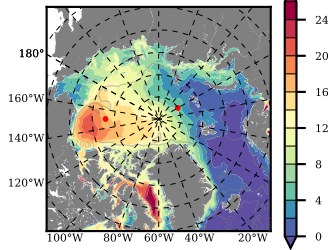

BCTGE28ERA5SC1BDY mean FWC (m) over 1994

Mean FWC (m) from BG Obs Sys. (Proshutinsky et al. GRL2018) over year 2003-2017

Mean FWC (m) from Init State

BCTGE28ERA5SC1BDY mean SSH anomaly

Mean DOT from Armitage et al. 2017 2003-2014