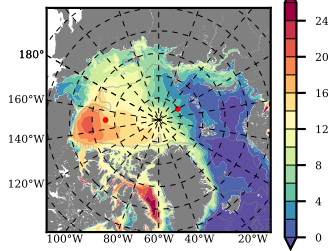

BCTGE28ERA5SC1BDY mean FWC (m) over 1995

Mean FWC (m) from BG Obs Sys. (Proshutinsky et al. GRL2018) over year 2003-2017

Mean FWC (m) from Init State

BCTGE28ERA5SC1BDY mean SSH anomaly

Mean DOT from Armitage et al. 2017 2003-2014