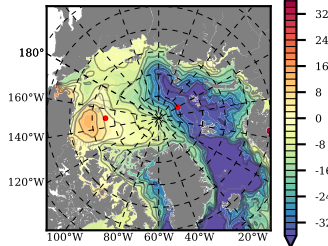

BCTGE28ERA5SC1BDY mean FWC (m) over 1995

Mean FWC (m) from BG Obs Sys. (Proshutinsky et al. GRL2018) over year 2003-2017

Mean FWC (m) from Init State

BCTGE28ERA5SC1BDY mean SSH anomaly

Mean DOT from Armitage et al. 2017 2003-2014