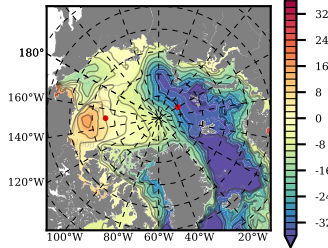

BCTGE28ERA5SC1BDY mean FWC (m) over 1996

Mean FWC (m) from BG Obs Sys. (Proshutinsky et al. GRL2018) over year 2003-2017

Mean FWC (m) from Init State

BCTGE28ERA5SC1BDY mean SSH anomaly

Mean DOT from Armitage et al. 2017 2003-2014