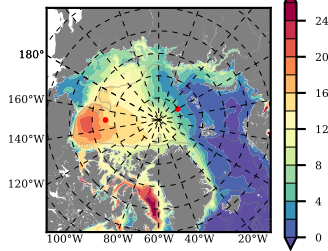

BCTGE28ERA5SC1BDY mean FWC (m) over 1996

Mean FWC (m) from BG Obs Sys. (Proshutinsky et al. GRL2018) over year 2003-2017

Mean FWC (m) from Init State

BCTGE28ERA5SC1BDY mean SSH anomaly

Mean DOT from Armitage et al. 2017 2003-2014