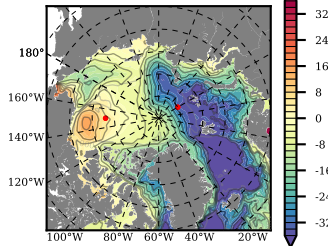

BCTGE28ERA5SC1BDY mean FWC (m) over 1997

Mean FWC (m) from BG Obs Sys. (Proshutinsky et al. GRL2018) over year 2003-2017

Mean FWC (m) from Init State

BCTGE28ERA5SC1BDY mean SSH anomaly

Mean DOT from Armitage et al. 2017 2003-2014