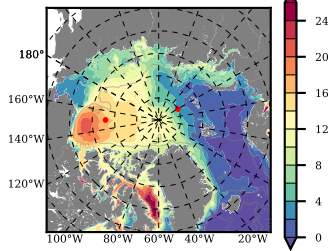

BCTGE28ERA5SC1BDY mean FWC (m) over 1997

Mean FWC (m) from BG Obs Sys. (Proshutinsky et al. GRL2018) over year 2003-2017

Mean FWC (m) from Init State

BCTGE28ERA5SC1BDY mean SSH anomaly

Mean DOT from Armitage et al. 2017 2003-2014