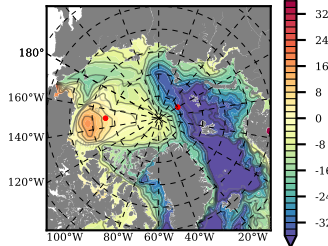

BCTGE28ERA5SC1BDY mean FWC (m) over 1998

Mean FWC (m) from BG Obs Sys. (Proshutinsky et al. GRL2018) over year 2003-2017

Mean FWC (m) from Init State

BCTGE28ERA5SC1BDY mean SSH anomaly

Mean DOT from Armitage et al. 2017 2003-2014