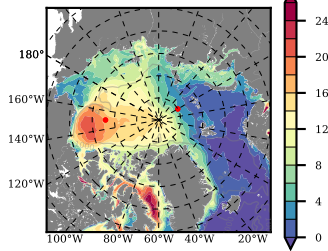

BCTGE28ERA5SC1BDY mean FWC (m) over 1998

Mean FWC (m) from BG Obs Sys. (Proshutinsky et al. GRL2018) over year 2003-2017

Mean FWC (m) from Init State

BCTGE28ERA5SC1BDY mean SSH anomaly

Mean DOT from Armitage et al. 2017 2003-2014