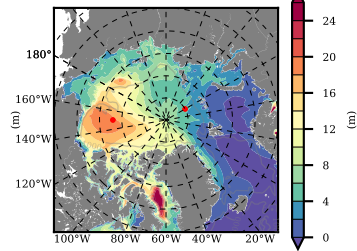

BCTGE28ERA5SC1BDY mean FWC (m) over 1999

Mean FWC (m) from BG Obs Sys. (Proshutinsky et al. GRL2018) over year 2003-2017

Mean FWC (m) from Init State

BCTGE28ERA5SC1BDY mean SSH anomaly

Mean DOT from Armitage et al. 2017 2003-2014