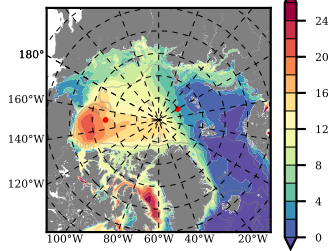

BCTGE28ERA5SC1BDY mean FWC (m) over 1999

Mean FWC (m) from BG Obs Sys. (Proshutinsky et al. GRL2018) over year 2003-2017

Mean FWC (m) from Init State

BCTGE28ERA5SC1BDY mean SSH anomaly

Mean DOT from Armitage et al. 2017 2003-2014