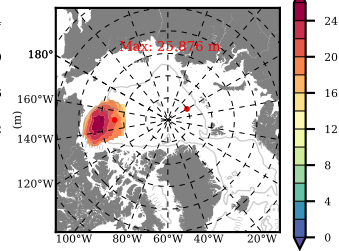

BCTGE28ERA5SC1BDY mean FWC (m) over 1999

Mean FWC (m) from BG Obs Sys. (Proshutinsky et al. GRL2018) over year 2003-2017

Mean FWC (m) from Init State

BCTGE28ERA5SC1BDY mean SSH anomaly

Mean DOT from Armitage et al. 2017 2003-2014