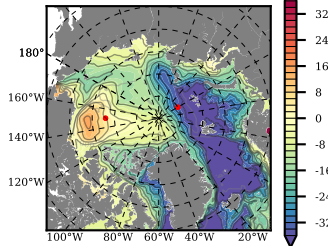

BCTGE28ERA5SC1BDY mean FWC (m) over 1999

Mean FWC (m) from BG Obs Sys. (Proshutinsky et al. GRL2018) over year 2003-2017

Mean FWC (m) from Init State

BCTGE28ERA5SC1BDY mean SSH anomaly

Mean DOT from Armitage et al. 2017 2003-2014