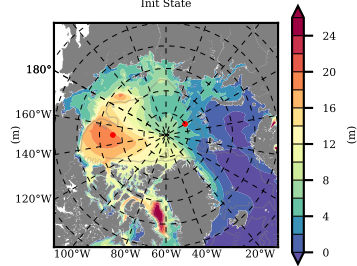

BCTGE28ERA5SC1BDY mean FWC (m) over 2000

Mean FWC (m) from BG Obs Sys. (Proshutinsky et al. GRL2018) over year 2003-2017

Mean FWC (m) from Init State

BCTGE28ERA5SC1BDY mean SSH anomaly

Mean DOT from Armitage et al. 2017 2003-2014