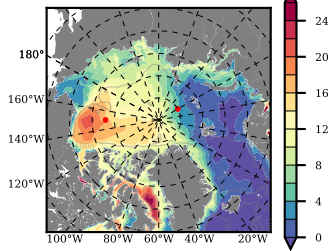

BCTGE28ERA5SC1BDY mean FWC (m) over 2000

Mean FWC (m) from BG Obs Sys. (Proshutinsky et al. GRL2018) over year 2003-2017

Mean FWC (m) from Init State

BCTGE28ERA5SC1BDY mean SSH anomaly

Mean DOT from Armitage et al. 2017 2003-2014