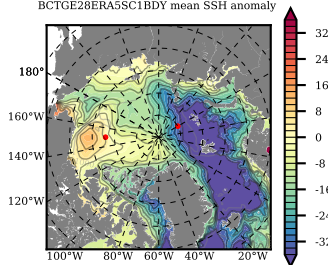

BCTGE28ERA5SC1BDY mean FWC (m) over 2000

Mean FWC (m) from BG Obs Sys. (Proshutinsky et al. GRL2018) over year 2003-2017

Mean FWC (m) from Init State

BCTGE28ERA5SC1BDY mean SSH anomaly

Mean DOT from Armitage et al. 2017 2003-2014