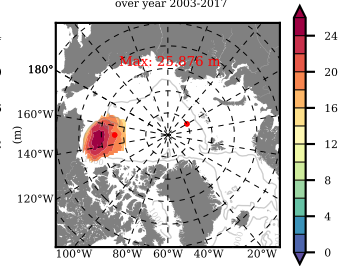

BCTGE28ERA5SC1BDY mean FWC (m) over 2000

Mean FWC (m) from BG Obs Sys. (Proshutinsky et al. GRL2018) over year 2003-2017

Mean FWC (m) from Init State

BCTGE28ERA5SC1BDY mean SSH anomaly

Mean DOT from Armitage et al. 2017 2003-2014