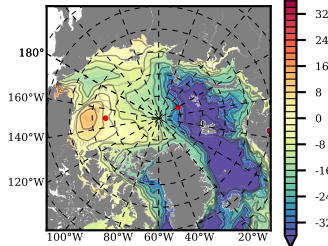

BCTGE28ERA5SC1BDY mean FWC (m) over 2001

Mean FWC (m) from BG Obs Sys. (Proshutinsky et al. GRL2018) over year 2003-2017

Mean FWC (m) from Init State

BCTGE28ERA5SC1BDY mean SSH anomaly

Mean DOT from Armitage et al. 2017 2003-2014