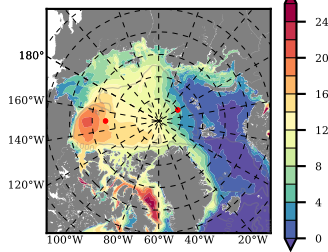

BCTGE28ERA5SC1BDY mean FWC (m) over 2001

Mean FWC (m) from BG Obs Sys. (Proshutinsky et al. GRL2018) over year 2003-2017

Mean FWC (m) from Init State

BCTGE28ERA5SC1BDY mean SSH anomaly

Mean DOT from Armitage et al. 2017 2003-2014