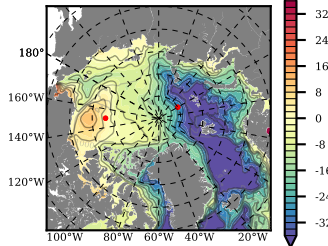

BCTGE28ERA5SC1BDY mean FWC (m) over 2002

Mean FWC (m) from BG Obs Sys. (Proshutinsky et al. GRL2018) over year 2003-2017

Mean FWC (m) from Init State

BCTGE28ERA5SC1BDY mean SSH anomaly

Mean DOT from Armitage et al. 2017 2003-2014