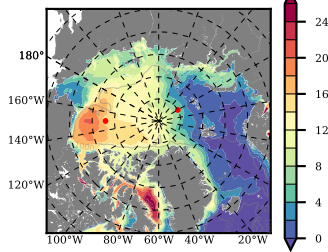

BCTGE28ERA5SC1BDY mean FWC (m) over 2002

Mean FWC (m) from BG Obs Sys. (Proshutinsky et al. GRL2018) over year 2003-2017

Mean FWC (m) from Init State

BCTGE28ERA5SC1BDY mean SSH anomaly

Mean DOT from Armitage et al. 2017 2003-2014