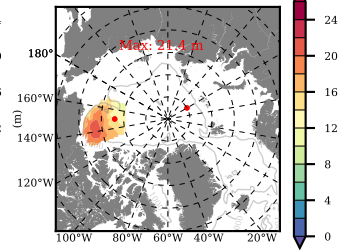

BCTG28ERA5SC1BDY mean FWC (m) over 2003

Mean FWC (m) from BG Obs Sys. (Proshutinsky et al. GRL2018) over year 2003

Mean FWC (m) from Init State

BCTG28ERA5SC1BDY mean SSH anomaly

Mean DOT from Armitage et al. 2017 2003