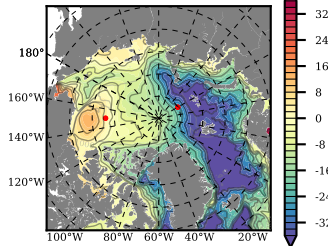

BCTG28ERA5SC1BDY mean FWC (m) over 2003

Mean FWC (m) from BG Obs Sys. (Proshutinsky et al. GRL2018) over year 2003

Mean FWC (m) from Init State

BCTG28ERA5SC1BDY mean SSH anomaly

Mean DOT from Armitage et al. 2017 2003