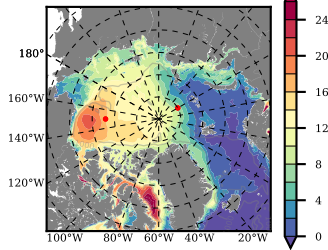

BCTG28ERA5SC1BDY mean FWC (m) over 2003

Mean FWC (m) from BG Obs Sys. (Proshutinsky et al. GRL2018) over year 2003

Mean FWC (m) from Init State

BCTG28ERA5SC1BDY mean SSH anomaly

Mean DOT from Armitage et al. 2017 2003