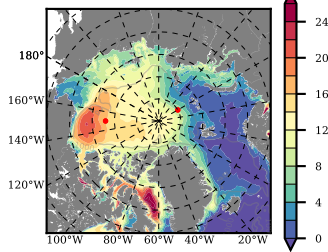

BCTGE28ERA5SC1BDY mean FWC (m) over 2004

Mean FWC (m) from BG Obs Sys. (Proshutinsky et al. GRL2018) over year 2004

Mean FWC (m) from Init State

BCTGE28ERA5SC1BDY mean SSH anomaly

Mean DOT from Armitage et al. 2017 2004