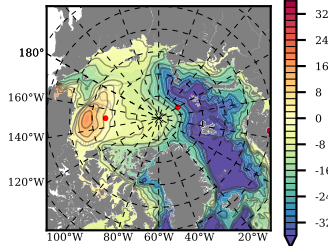

BCTGE28ERA5SC1BDY mean FWC (m) over 2004

Mean FWC (m) from BG Obs Sys. (Proshutinsky et al. GRL2018) over year 2004

Mean FWC (m) from Init State

BCTGE28ERA5SC1BDY mean SSH anomaly

Mean DOT from Armitage et al. 2017 2004