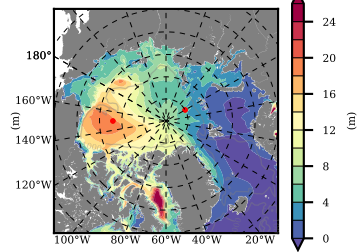

BCTGE28ERA5SC1BDY mean FWC (m) over 2004

Mean FWC (m) from BG Obs Sys. (Proshutinsky et al. GRL2018) over year 2004

Mean FWC (m) from Init State

BCTGE28ERA5SC1BDY mean SSH anomaly

Mean DOT from Armitage et al. 2017 2004