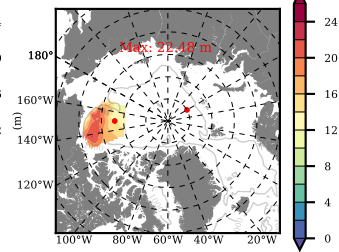

BCTGE28ERA5SC1BDY mean FWC (m) over 2004

Mean FWC (m) from BG Obs Sys. (Proshutinsky et al. GRL2018) over year 2004

Mean FWC (m) from Init State

BCTGE28ERA5SC1BDY mean SSH anomaly

Mean DOT from Armitage et al. 2017 2004