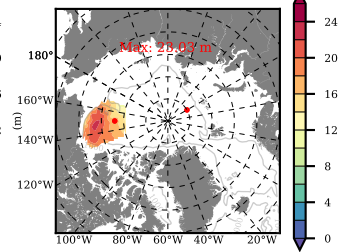

BCTGE28ERA5SC1BDY mean FWC (m) over 2005

Mean FWC (m) from BG Obs Sys. (Proshutinsky et al. GRL2018) over year 2005

Mean FWC (m) from Init State

BCTGE28ERA5SC1BDY mean SSH anomaly

Mean DOT from Armitage et al. 2017 2005