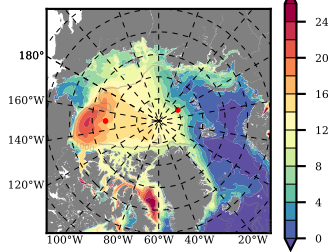

BCTGE28ERA5SC1BDY mean FWC (m) over 2005

Mean FWC (m) from BG Obs Sys. (Proshutinsky et al. GRL2018) over year 2005

Mean FWC (m) from Init State

BCTGE28ERA5SC1BDY mean SSH anomaly

Mean DOT from Armitage et al. 2017 2005