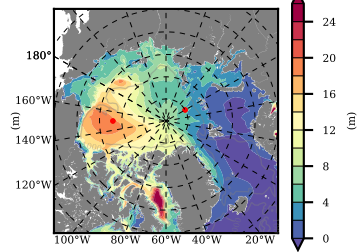

BCTGE28ERA5SC1BDY mean FWC (m) over 2005

Mean FWC (m) from BG Obs Sys. (Proshutinsky et al. GRL2018) over year 2005

Mean FWC (m) from Init State

BCTGE28ERA5SC1BDY mean SSH anomaly

Mean DOT from Armitage et al. 2017 2005