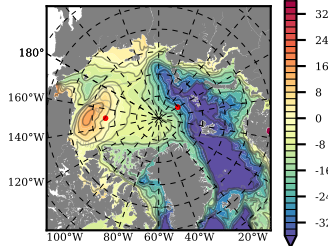

BCTGE28ERA5SC1BDY mean FWC (m) over 2005

Mean FWC (m) from BG Obs Sys. (Proshutinsky et al. GRL2018) over year 2005

Mean FWC (m) from Init State

BCTGE28ERA5SC1BDY mean SSH anomaly

Mean DOT from Armitage et al. 2017 2005