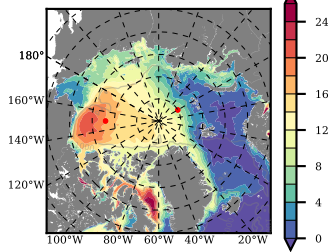

BCTGE28ERA5SC1BDY mean FWC (m) over 2006

Mean FWC (m) from BG Obs Sys. (Proshutinsky et al. GRL2018) over year 2006

Mean FWC (m) from Init State

BCTGE28ERA5SC1BDY mean SSH anomaly

Mean DOT from Armitage et al. 2017 2006