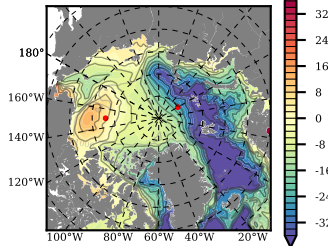

BCTGE28ERA5SC1BDY mean FWC (m) over 2006

Mean FWC (m) from BG Obs Sys. (Proshutinsky et al. GRL2018) over year 2006

Mean FWC (m) from Init State

BCTGE28ERA5SC1BDY mean SSH anomaly

Mean DOT from Armitage et al. 2017 2006