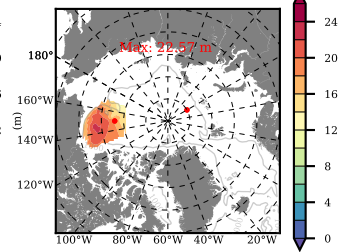

BCTGE28ERA5SC1BDY mean FWC (m) over 2006

Mean FWC (m) from BG Obs Sys. (Proshutinsky et al. GRL2018) over year 2006

Mean FWC (m) from Init State

BCTGE28ERA5SC1BDY mean SSH anomaly

Mean DOT from Armitage et al. 2017 2006