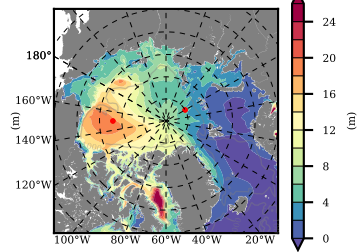

BCTGE28ERA5SC1BDY mean FWC (m) over 2006

Mean FWC (m) from BG Obs Sys. (Proshutinsky et al. GRL2018) over year 2006

Mean FWC (m) from Init State

BCTGE28ERA5SC1BDY mean SSH anomaly

Mean DOT from Armitage et al. 2017 2006