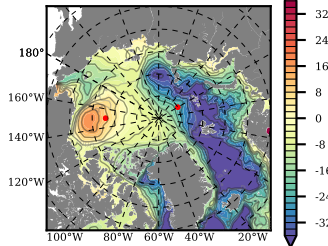

BCTGE28ERA5SC1BDY mean FWC (m) over 2007

Mean FWC (m) from BG Obs Sys. (Proshutinsky et al. GRL2018) over year 2007

Mean FWC (m) from Init State

BCTGE28ERA5SC1BDY mean SSH anomaly

Mean DOT from Armitage et al. 2017 2007