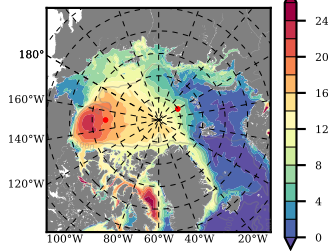

BCTGE28ERA5SC1BDY mean FWC (m) over 2007

Mean FWC (m) from BG Obs Sys. (Proshutinsky et al. GRL2018) over year 2007

Mean FWC (m) from Init State

BCTGE28ERA5SC1BDY mean SSH anomaly

Mean DOT from Armitage et al. 2017 2007