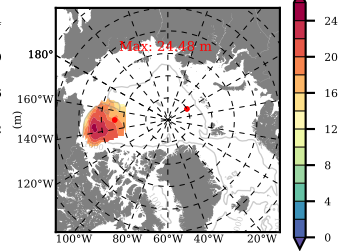

BCTGE28ERA5SC1BDY mean FWC (m) over 2007

Mean FWC (m) from BG Obs Sys. (Proshutinsky et al. GRL2018) over year 2007

Mean FWC (m) from Init State

BCTGE28ERA5SC1BDY mean SSH anomaly

Mean DOT from Armitage et al. 2017 2007