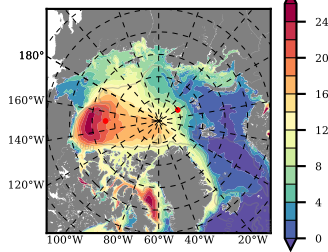

BCTG28ERA5SC1BDY mean FWC (m) over 2008

Mean FWC (m) from BG Obs Sys. (Proshutinsky et al. GRL2018) over year 2008

Mean FWC (m) from Init State

BCTG28ERA5SC1BDY mean SSH anomaly

Mean DOT from Armitage et al. 2017 2008