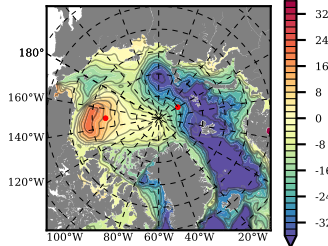

BCTG28ERA5SC1BDY mean FWC (m) over 2008

Mean FWC (m) from BG Obs Sys. (Proshutinsky et al. GRL2018) over year 2008

Mean FWC (m) from Init State

BCTG28ERA5SC1BDY mean SSH anomaly

Mean DOT from Armitage et al. 2017 2008