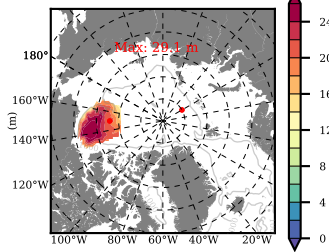

BCTG28ERA5SC1BDY mean FWC (m) over 2008

Mean FWC (m) from BG Obs Sys. (Proshutinsky et al. GRL2018) over year 2008

Mean FWC (m) from Init State

BCTG28ERA5SC1BDY mean SSH anomaly

Mean DOT from Armitage et al. 2017 2008