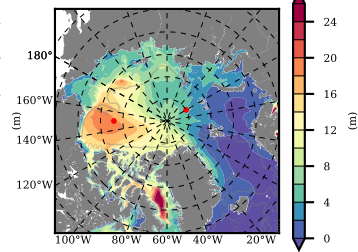

BCTG28ERA5SC1BDY mean FWC (m) over 2008

Mean FWC (m) from BG Obs Sys. (Proshutinsky et al. GRL2018) over year 2008

Mean FWC (m) from Init State

BCTG28ERA5SC1BDY mean SSH anomaly

Mean DOT from Armitage et al. 2017 2008