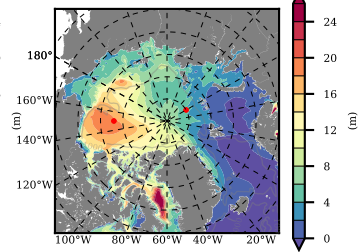

BCTGE28ERA5SC1BDY mean FWC (m) over 2009

Mean FWC (m) from BG Obs Sys. (Proshutinsky et al. GRL2018) over year 2009

Mean FWC (m) from Init State

BCTGE28ERA5SC1BDY mean SSH anomaly

Mean DOT from Armitage et al. 2017 2009