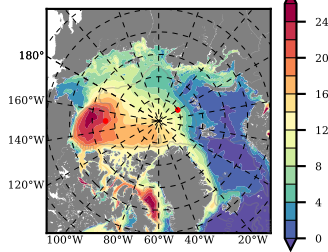

BCTGE28ERA5SC1BDY mean FWC (m) over 2009

Mean FWC (m) from BG Obs Sys. (Proshutinsky et al. GRL2018) over year 2009

Mean FWC (m) from Init State

BCTGE28ERA5SC1BDY mean SSH anomaly

Mean DOT from Armitage et al. 2017 2009