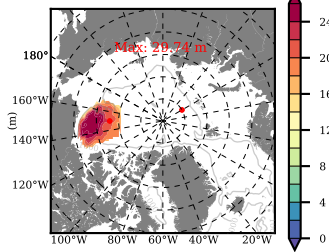

BCTGE28ERA5SC1BDY mean FWC (m) over 2009

Mean FWC (m) from BG Obs Sys. (Proshutinsky et al. GRL2018) over year 2009

Mean FWC (m) from Init State

BCTGE28ERA5SC1BDY mean SSH anomaly

Mean DOT from Armitage et al. 2017 2009