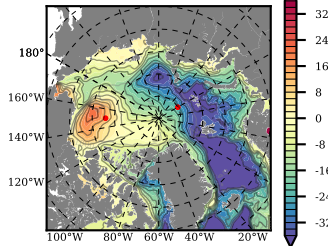

BCTGE28ERA5SC1BDY mean FWC (m) over 2009

Mean FWC (m) from BG Obs Sys. (Proshutinsky et al. GRL2018) over year 2009

Mean FWC (m) from Init State

BCTGE28ERA5SC1BDY mean SSH anomaly

Mean DOT from Armitage et al. 2017 2009