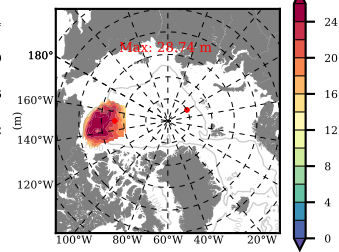

BCTGE28ERA5SC1BDY mean FWC (m) over 2010

Mean FWC (m) from BG Obs Sys. (Proshutinsky et al. GRL2018) over year 2010

Mean FWC (m) from Init State

BCTGE28ERA5SC1BDY mean SSH anomaly

Mean DOT from Armitage et al. 2017 2010