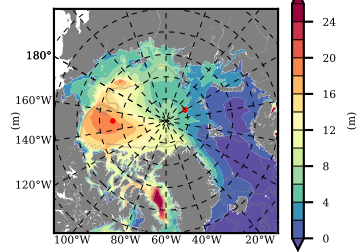

BCTGE28ERA5SC1BDY mean FWC (m) over 2010

Mean FWC (m) from BG Obs Sys. (Proshutinsky et al. GRL2018) over year 2010

Mean FWC (m) from Init State

BCTGE28ERA5SC1BDY mean SSH anomaly

Mean DOT from Armitage et al. 2017 2010