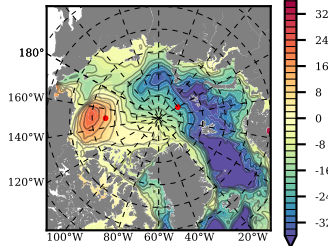

BCTGE28ERA5SC1BDY mean FWC (m) over 2010

Mean FWC (m) from BG Obs Sys. (Proshutinsky et al. GRL2018) over year 2010

Mean FWC (m) from Init State

BCTGE28ERA5SC1BDY mean SSH anomaly

Mean DOT from Armitage et al. 2017 2010