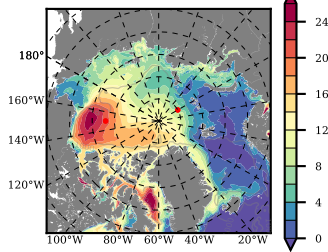

BCTGE28ERA5SC1BDY mean FWC (m) over 2010

Mean FWC (m) from BG Obs Sys. (Proshutinsky et al. GRL2018) over year 2010

Mean FWC (m) from Init State

BCTGE28ERA5SC1BDY mean SSH anomaly

Mean DOT from Armitage et al. 2017 2010