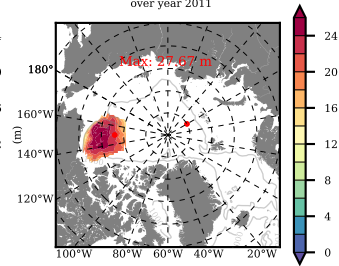

BCTG28ERA5SC1BDY mean FWC (m) over 2011

Mean FWC (m) from BG Obs Sys. (Proshutinsky et al. GRL2018) over year 2011

Mean FWC (m) from Init State

BCTG28ERA5SC1BDY mean SSH anomaly

Mean DOT from Armitage et al. 2017 2011