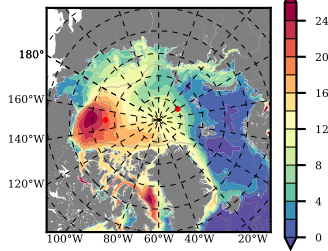

BCTG28ERA5SC1BDY mean FWC (m) over 2011

Mean FWC (m) from BG Obs Sys. (Proshutinsky et al. GRL2018) over year 2011

Mean FWC (m) from Init State

BCTG28ERA5SC1BDY mean SSH anomaly

Mean DOT from Armitage et al. 2017 2011