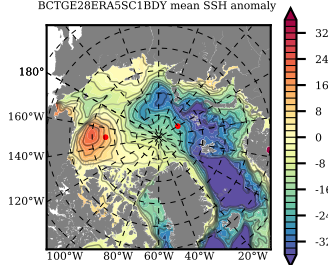

BCTG28ERA5SC1BDY mean FWC (m) over 2011

Mean FWC (m) from BG Obs Sys. (Proshutinsky et al. GRL2018) over year 2011

Mean FWC (m) from Init State

BCTG28ERA5SC1BDY mean SSH anomaly

Mean DOT from Armitage et al. 2017 2011