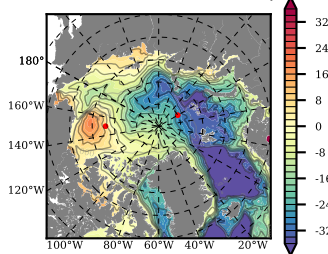

BCTGE28ERA5SC1BDY mean FWC (m) over 2012

Mean FWC (m) from BG Obs Sys. (Proshutinsky et al. GRL2018) over year 2012

Mean FWC (m) from Init State

BCTGE28ERA5SC1BDY mean SSH anomaly

Mean DOT from Armitage et al. 2017 2012