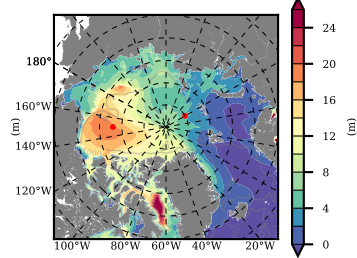

BCTGE28ERA5SC1BDY mean FWC (m) over 2012

Mean FWC (m) from BG Obs Sys. (Proshutinsky et al. GRL2018) over year 2012

Mean FWC (m) from Init State

BCTGE28ERA5SC1BDY mean SSH anomaly

Mean DOT from Armitage et al. 2017 2012