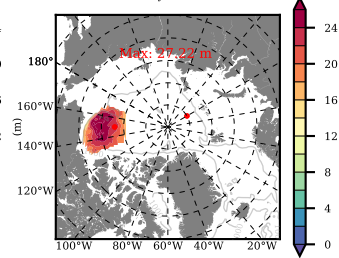

BCTGE28ERA5SC1BDY mean FWC (m) over 2012

Mean FWC (m) from BG Obs Sys. (Proshutinsky et al. GRL2018) over year 2012

Mean FWC (m) from Init State

BCTGE28ERA5SC1BDY mean SSH anomaly

Mean DOT from Armitage et al. 2017 2012