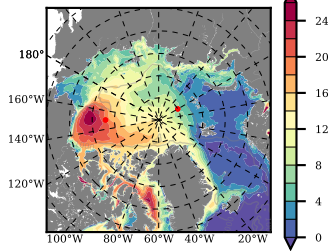

BCTGE28ERA5SC1BDY mean FWC (m) over 2012

Mean FWC (m) from BG Obs Sys. (Proshutinsky et al. GRL2018) over year 2012

Mean FWC (m) from Init State

BCTGE28ERA5SC1BDY mean SSH anomaly

Mean DOT from Armitage et al. 2017 2012