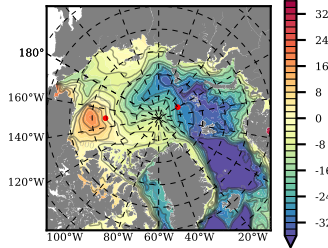

BCTGE28ERA5SC1BDY mean FWC (m) over 2013

Mean FWC (m) from BG Obs Sys. (Proshutinsky et al. GRL2018) over year 2013

Mean FWC (m) from Init State

BCTGE28ERA5SC1BDY mean SSH anomaly

Mean DOT from Armitage et al. 2017 2013