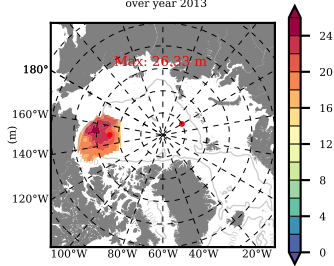

BCTGE28ERA5SC1BDY mean FWC (m) over 2013

Mean FWC (m) from BG Obs Sys. (Proshutinsky et al. GRL2018) over year 2013

Mean FWC (m) from Init State

BCTGE28ERA5SC1BDY mean SSH anomaly

Mean DOT from Armitage et al. 2017 2013