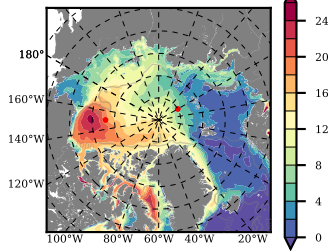

BCTGE28ERA5SC1BDY mean FWC (m) over 2013

Mean FWC (m) from BG Obs Sys. (Proshutinsky et al. GRL2018) over year 2013

Mean FWC (m) from Init State

BCTGE28ERA5SC1BDY mean SSH anomaly

Mean DOT from Armitage et al. 2017 2013