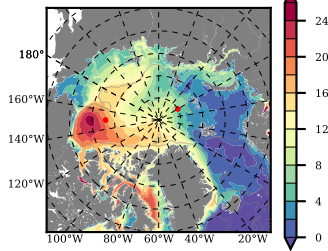

BCTGE28ERA5SC1BDY mean FWC (m) over 2014

Mean FWC (m) from BG Obs Sys. (Proshutinsky et al. GRL2018) over year 2014

Mean FWC (m) from Init State

BCTGE28ERA5SC1BDY mean SSH anomaly

Mean DOT from Armitage et al. 2017 2014