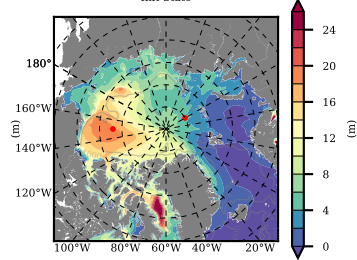

BCTGE28ERA5SC1BDY mean FWC (m) over 2014

Mean FWC (m) from BG Obs Sys. (Proshutinsky et al. GRL2018) over year 2014

Mean FWC (m) from Init State

BCTGE28ERA5SC1BDY mean SSH anomaly

Mean DOT from Armitage et al. 2017 2014