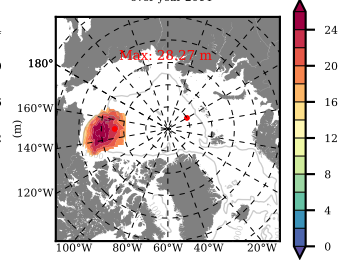

BCTGE28ERA5SC1BDY mean FWC (m) over 2014

Mean FWC (m) from BG Obs Sys. (Proshutinsky et al. GRL2018) over year 2014

Mean FWC (m) from Init State

BCTGE28ERA5SC1BDY mean SSH anomaly

Mean DOT from Armitage et al. 2017 2014