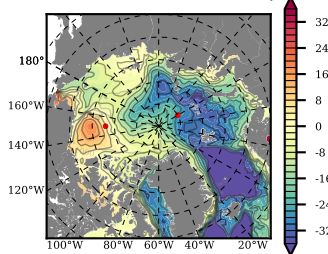

BCTGE28ERA5SC1BDY mean FWC (m) over 2014

Mean FWC (m) from BG Obs Sys. (Proshutinsky et al. GRL2018) over year 2014

Mean FWC (m) from Init State

BCTGE28ERA5SC1BDY mean SSH anomaly

Mean DOT from Armitage et al. 2017 2014