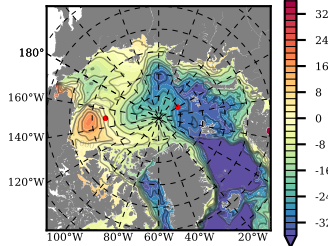

BCTGE28ERA5SC1BDY mean FWC (m) over 2015

Mean FWC (m) from BG Obs Sys. (Proshutinsky et al. GRL2018) over year 2015

Mean FWC (m) from Init State

BCTGE28ERA5SC1BDY mean SSH anomaly

Mean DOT from Armitage et al. 2017 2003-2014