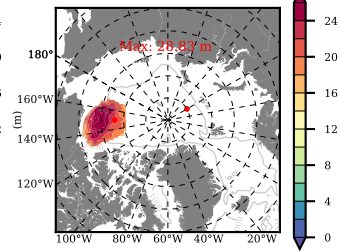

BCTGE28ERA5SC1BDY mean FWC (m) over 2015

Mean FWC (m) from BG Obs Sys. (Proshutinsky et al. GRL2018) over year 2015

Mean FWC (m) from Init State

BCTGE28ERA5SC1BDY mean SSH anomaly

Mean DOT from Armitage et al. 2017 2003-2014