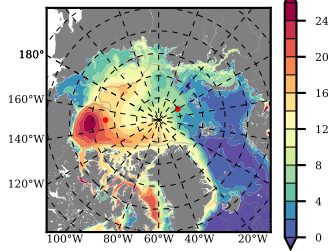

BCTGE28ERA5SC1BDY mean FWC (m) over 2015

Mean FWC (m) from BG Obs Sys. (Proshutinsky et al. GRL2018) over year 2015

Mean FWC (m) from Init State

BCTGE28ERA5SC1BDY mean SSH anomaly

Mean DOT from Armitage et al. 2017 2003-2014