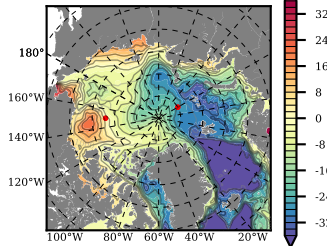

BCTGE28ERA5SC1BDY mean FWC (m) over 2016

Mean FWC (m) from BG Obs Sys. (Proshutinsky et al. GRL2018) over year 2016

Mean FWC (m) from Init State

BCTGE28ERA5SC1BDY mean SSH anomaly

Mean DOT from Armitage et al. 2017 2003-2014