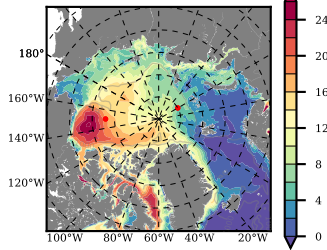

BCTGE28ERA5SC1BDY mean FWC (m) over 2016

Mean FWC (m) from BG Obs Sys. (Proshutinsky et al. GRL2018) over year 2016

Mean FWC (m) from Init State

BCTGE28ERA5SC1BDY mean SSH anomaly

Mean DOT from Armitage et al. 2017 2003-2014