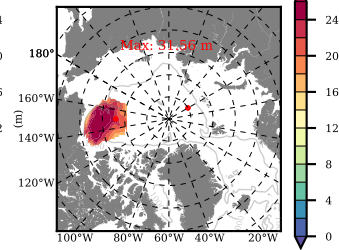

BCTGE28ERA5SC1BDY mean FWC (m) over 2016

Mean FWC (m) from BG Obs Sys. (Proshutinsky et al. GRL2018) over year 2016

Mean FWC (m) from Init State

BCTGE28ERA5SC1BDY mean SSH anomaly

Mean DOT from Armitage et al. 2017 2003-2014