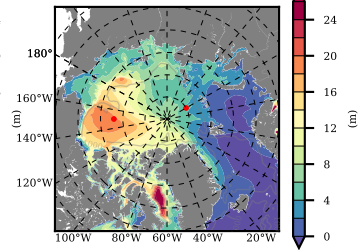

BCTGE28ERA5SC1BDY mean FWC (m) over 2016

Mean FWC (m) from BG Obs Sys. (Proshutinsky et al. GRL2018) over year 2016

Mean FWC (m) from Init State

BCTGE28ERA5SC1BDY mean SSH anomaly

Mean DOT from Armitage et al. 2017 2003-2014