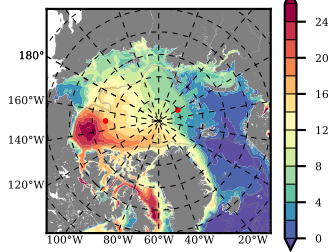

BCTG28ERA5SC1BDY mean FWC (m) over 2017

Mean FWC (m) from BG Obs Sys. (Proshutinsky et al. GRL2018) over year 2017

Mean FWC (m) from Init State

BCTG28ERA5SC1BDY mean SSH anomaly

Mean DOT from Armitage et al. 2017 2003-2014