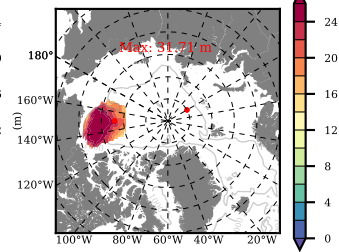

BCTG28ERA5SC1BDY mean FWC (m) over 2017

Mean FWC (m) from BG Obs Sys. (Proshutinsky et al. GRL2018) over year 2017

Mean FWC (m) from Init State

BCTG28ERA5SC1BDY mean SSH anomaly

Mean DOT from Armitage et al. 2017 2003-2014