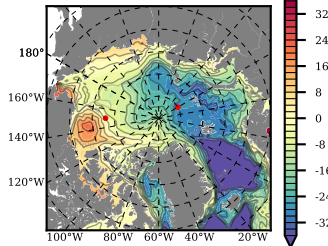

BCTG28ERA5SC1BDY mean FWC (m) over 2017

Mean FWC (m) from BG Obs Sys. (Proshutinsky et al. GRL2018) over year 2017

Mean FWC (m) from Init State

BCTG28ERA5SC1BDY mean SSH anomaly

Mean DOT from Armitage et al. 2017 2003-2014