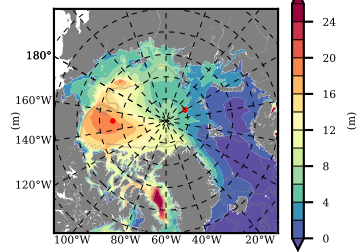

BCTG28ERA5SC1BDY mean FWC (m) over 2017

Mean FWC (m) from BG Obs Sys. (Proshutinsky et al. GRL2018) over year 2017

Mean FWC (m) from Init State

BCTG28ERA5SC1BDY mean SSH anomaly

Mean DOT from Armitage et al. 2017 2003-2014