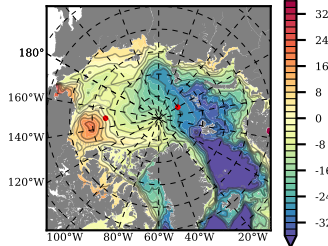

BCTGE28ERA5SC1BDY mean FWC (m) over 2018

Mean FWC (m) from BG Obs Sys. (Proshutinsky et al. GRL2018) over year 2003-2017

Mean FWC (m) from Init State

BCTGE28ERA5SC1BDY mean SSH anomaly

Mean DOT from Armitage et al. 2017 2003-2014