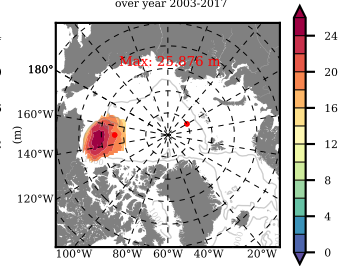

BCTGE28ERA5SC1BDY mean FWC (m) over 2018

Mean FWC (m) from BG Obs Sys. (Proshutinsky et al. GRL2018) over year 2003-2017

Mean FWC (m) from Init State

BCTGE28ERA5SC1BDY mean SSH anomaly

Mean DOT from Armitage et al. 2017 2003-2014