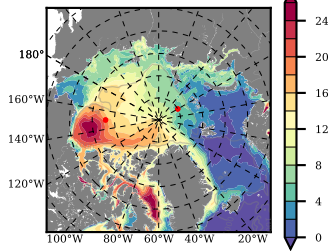

BCTGE28ERA5SC1BDY mean FWC (m) over 2018

Mean FWC (m) from BG Obs Sys. (Proshutinsky et al. GRL2018) over year 2003-2017

Mean FWC (m) from Init State

BCTGE28ERA5SC1BDY mean SSH anomaly

Mean DOT from Armitage et al. 2017 2003-2014