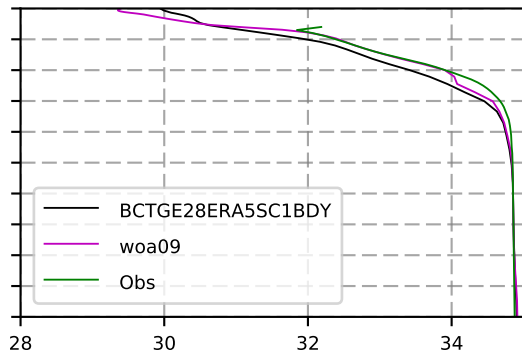

1982 mean temperature
@ moor Arctic B box

1982 mean Salinity
@ moor Arctic B box

@ moor EUR box

@ moor EUR box