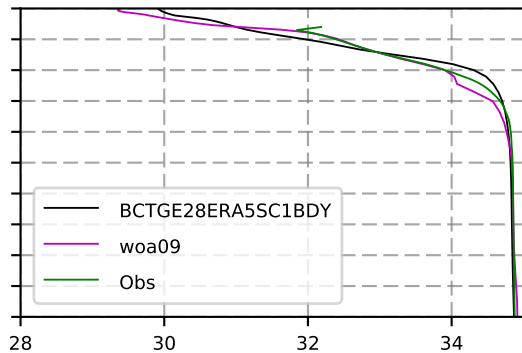

2000 mean temperature
@ moor Arctic B box

2000 mean Salinity
@ moor Arctic B box

@ moor EUR box

@ moor EUR box