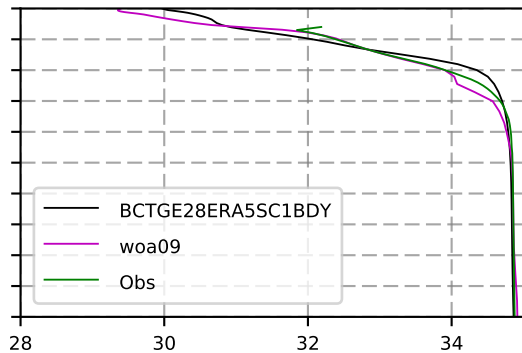

2004 mean temperature
@ moor Arctic B box

2004 mean Salinity
@ moor Arctic B box

@ moor EUR box

@ moor EUR box