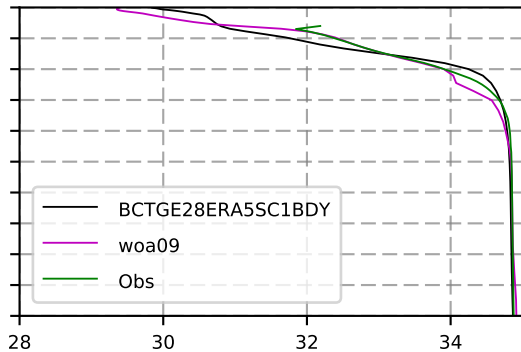

2005 mean temperature  
@ moor Arctic B box

2005 mean Salinity  
@ moor Arctic B box

@ moor EUR box

@ moor EUR box