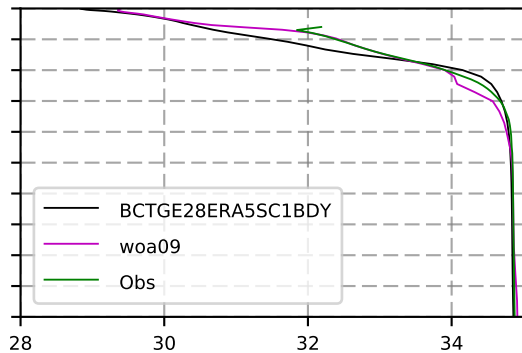

2007 mean temperature
@ moor Arctic B box

2007 mean Salinity
@ moor Arctic B box

@ moor EUR box

@ moor EUR box